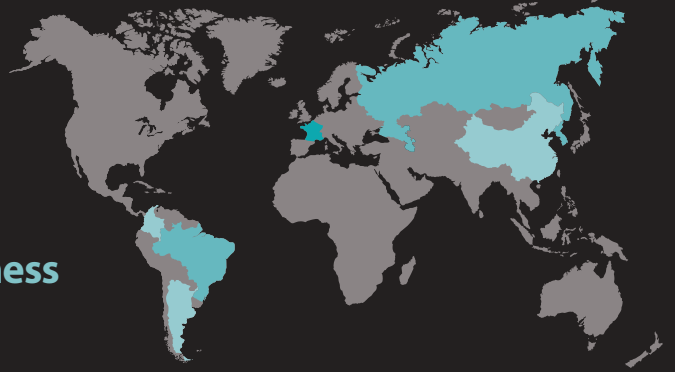

# STUDY ENGINEERING IN FRANCE

Close links to businesses  
100% employment rate

**Excellence** **Top-ranking**  
**8-12 months** **International**  
**internships** **and social openness**  
**Teamwork** **Research**

You are a top bachelor student in science and technology, graduating this year or next year.

We offer the best graduate engineering programs with full immersion in the French culture.

Apply from June to September : [studywithus.paristech.fr](https://studywithus.paristech.fr)